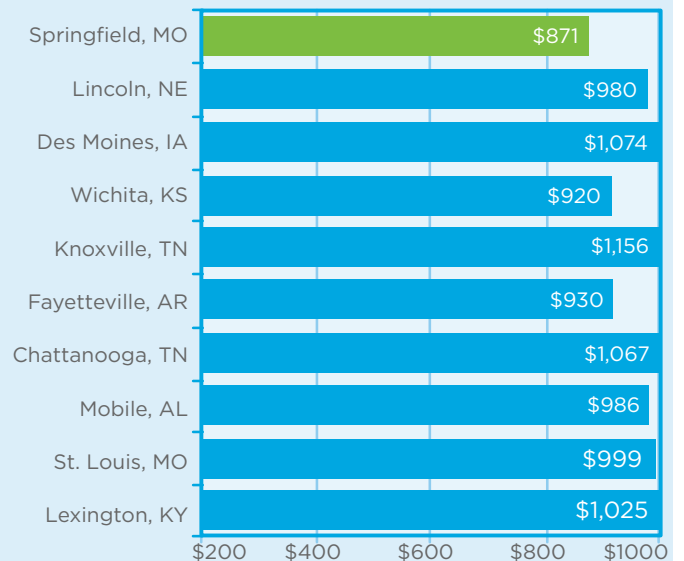

## AVERAGE HOME SALES PRICE TRENDS

[Source: Greater Springfield Board of Realtors]

**ROUNTREE, A HISTORIC CENTER-CITY NEIGHBORHOOD**

## FAIR MARKET RENTS COMPARISON

Fair Market Rents (2 bedroom)

[Source: 2022 Fair Market Rents]