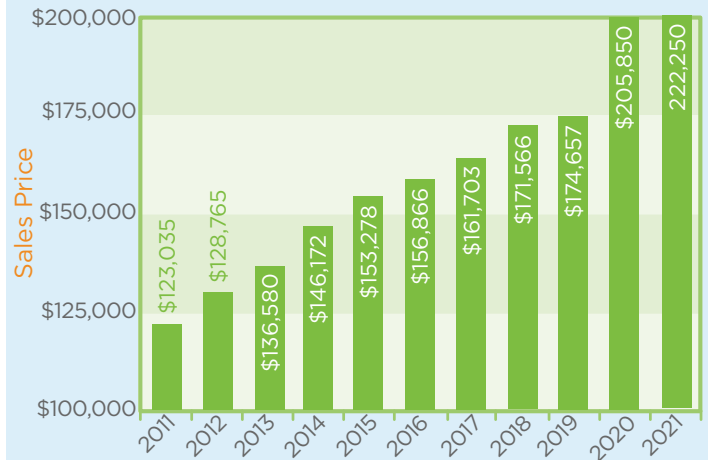

HOUSING

AVERAGE HOME SALES PRICE TRENDS

[Source: Greater Springfield Board of Realtors]