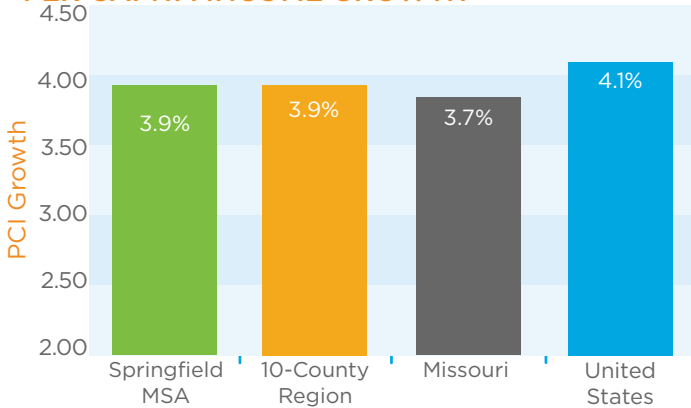

INCOME & WAGE RATES

IN THE SPRINGFIELD METRO AREA

Per Capita Income

Average Wage Per Job

Average Household Income

[Source: USDC, Bureau Of Economic Analysis, Bureau of the Census, 2021]
[*USDC, Bureau of the Census, American Community Survey, 2021]

PER CAPITA INCOME GROWTH

[Source: Bureau Of Economic Analysis]

Office & Clerical

	National	Springfield
Executive Admin Assistant	$32.15	$24.85
General Office Clerk	$18.75	$16.83
Receptionist	$15.82	$13.23
Office Manager	$30.47	$26.59

Professional & Technical

Accountant / Auditor	$40.37	$32.29
Computer Programmer	$46.46	$36.23
Mechanical Engineer	$46.64	$38.31
Marketing Manager	$73.77	$48.97
Human Resources Manager	$65.67	$50.58

Manufacturing & Maintenance

Maintenance & Repair Worker	$21.60	$18.59
Janitor	$15.32	$13.68
First Line Supervisor (Prod. & Oper.)	$32.37	$27.92
Tool Setters, Operators & Tender	$19.63	$17.64
Sheet Metal Worker	$28.25	$26.28

Miscellaneous

Welder	$23.11	$21.19
Truck Driver (Light/Delivery)	$20.50	$19.44
Mail Clerk	$16.54	$13.97
Training & Development Specialist	$32.51	$25.19
Customer Service Representative	$18.79	$16.73

[Source: Bureau of Labor Statistics, 2021]