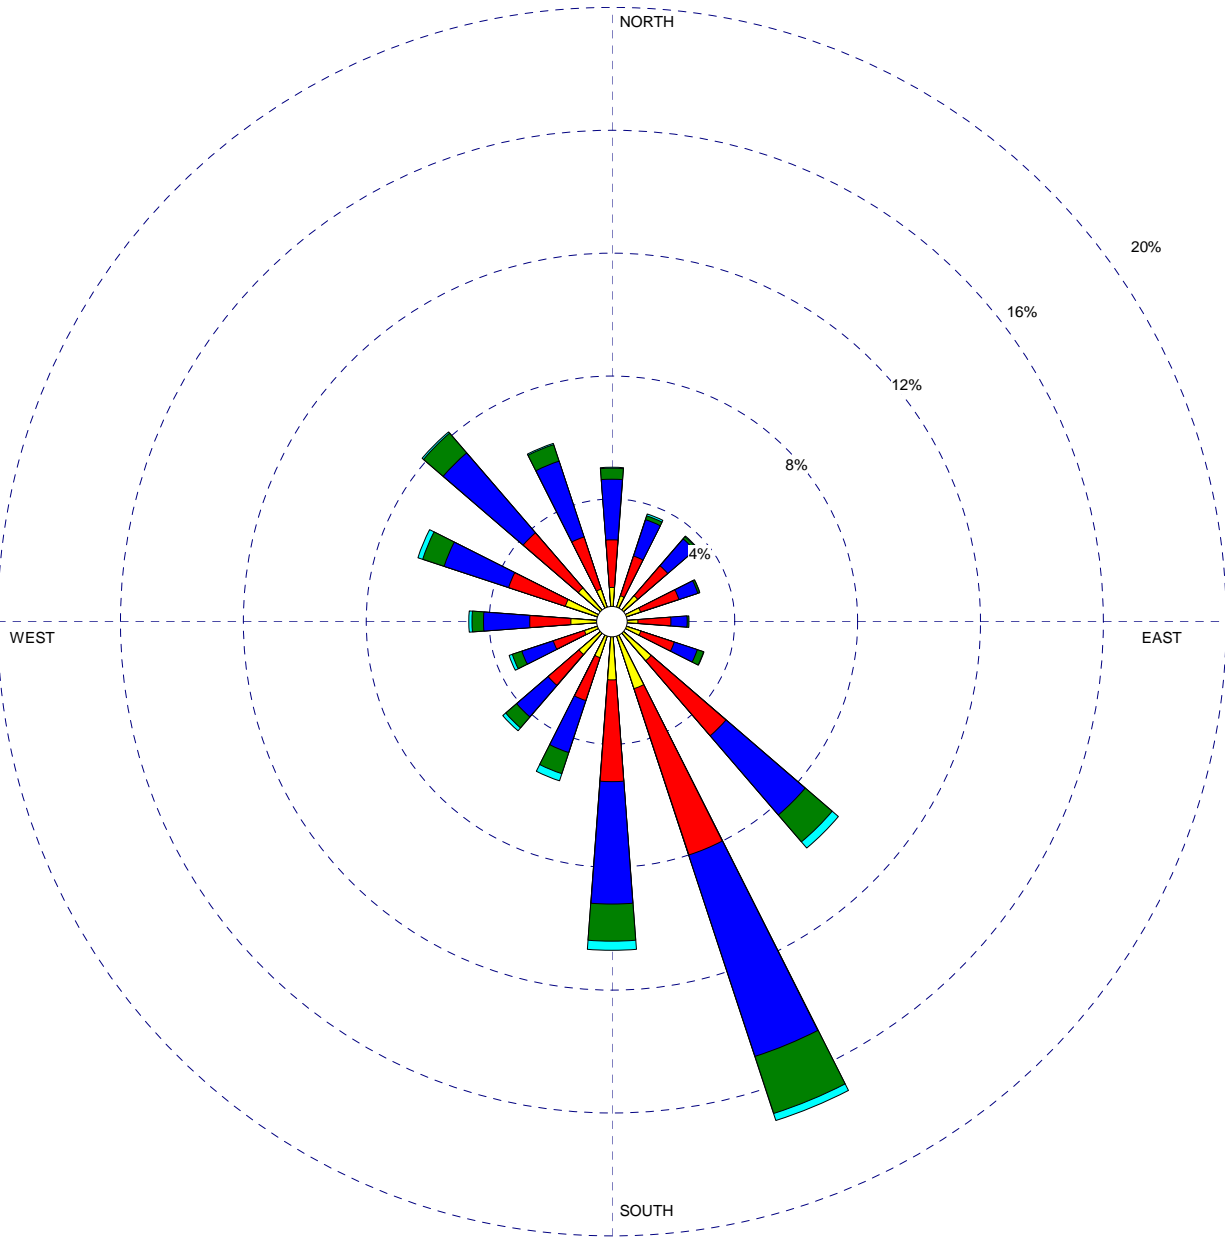

WIND ROSE PLOT

Station #13995 - SPRINGFIELD/REGIONAL ARPT, MO

<p>Wind Speed (m/s)</p> 	<p>MODELER <b>Sara West</b></p>	<p>DATE <b>10/29/2002</b></p>	<p>COMPANY NAME <b>USDA-ARS</b></p>
	<p>DISPLAY <b>Wind Speed</b></p>	<p>UNIT <b>m/s</b></p>	<p>COMMENTS</p>
	<p>AVG. WIND SPEED <b>5.47 m/s</b></p>	<p>CALM WINDS <b>2.11%</b></p>	
	<p>ORIENTATION <b>Direction (blowing from)</b></p>	<p>PLOT YEAR-DATE-TIME <b>1961 Mar 1 - Mar 31 Midnight - 11 PM</b></p>	