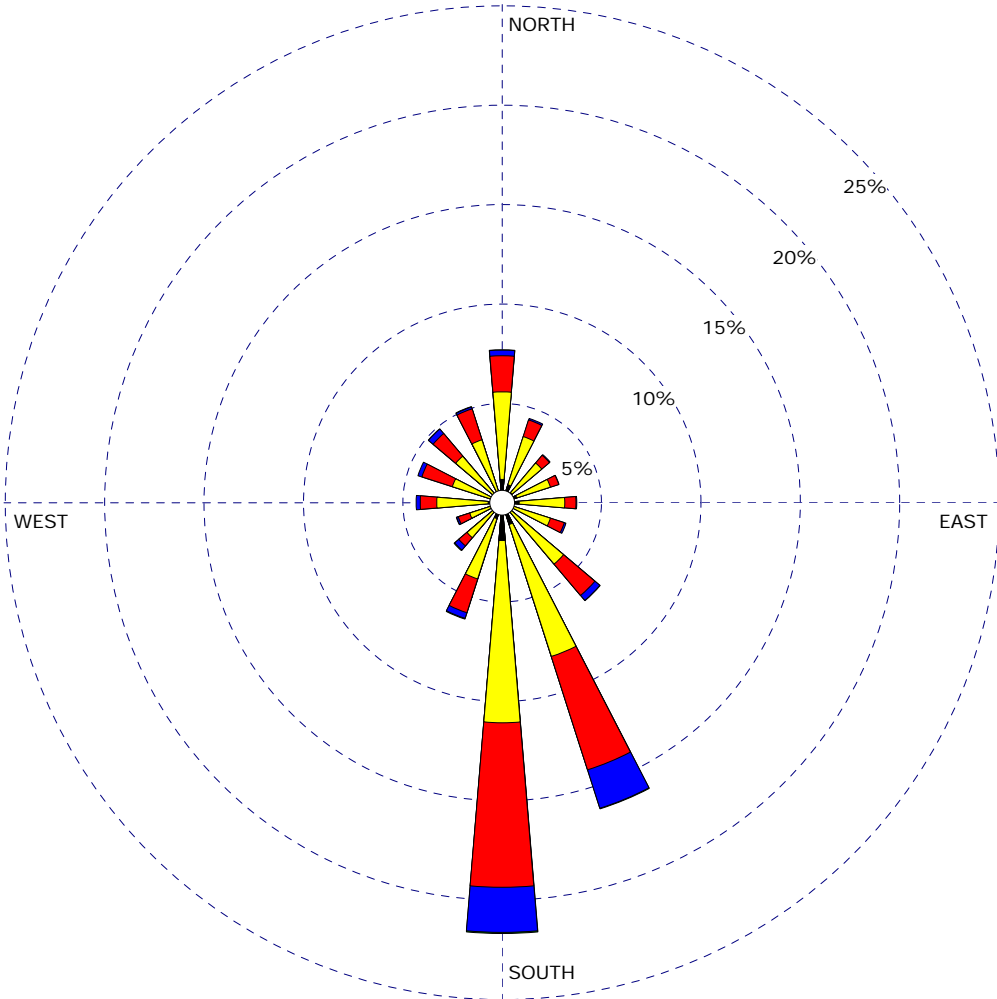

WIND ROSE PLOT:
Springfield, MO Airport

Wind Speed
 Direction (blowing from)

WIND SPEED
 (mph)

- >= 20.0
- 15.0 - 20.0
- 10.0 - 15.0
- 5.0 - 10.0
- 1.0 - 5.0

Calms: 0.00%

COMMENTS:

Based on hourly average wind speed and direction from the airport at Springfield (measured at 10 meters)

DATA PERIOD:

1991-2006
Jan 1 - Dec 31
00:00 - 23:00

CALM WINDS (less than 1 mph):

0.00%

AVG. WIND SPEED:

8.99 mph

TOTAL COUNT:

5787 hrs.